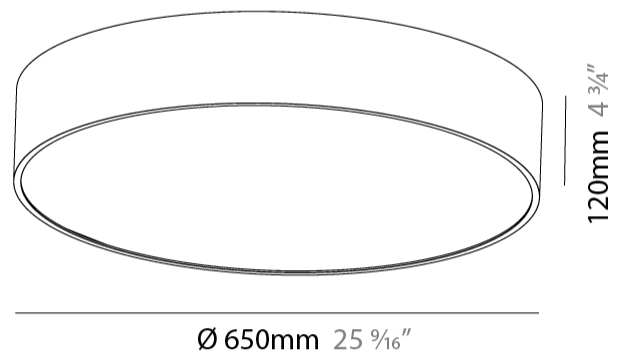

1. To build a product code in our configurator select the specify button on the base model # product page
2. To build a manual product code on this datasheet choose from the options listed below in blue font and add the suffix to the base model #

GENERAL

Series: Sign
Brand: Prolicht
Division: Architectural
Mounting Type: Surface
Mounting Location: Ceiling
Subcategory: Ambient

PHYSICAL

Shape: Round
Diameter (mm): 650
Diameter (in): 25 ⁹/₁₆
Height (mm): 120
Height (in): 4 ³/₄
Light Distribution: Direct
Weight (kg): 8.4
Weight (lbs): 18.518
Diffuser: PMMA - Opal or Micro-Prism
Fixture Finish: SSR / BKV / CWI / CRY / HAB / LAG / UFT / ITA / RUA / RUR / MIC / FTG / MYG / TWT / LOD / PUS / FRO / FUP / KIA / POP / BLS / SPG / MEY / GOH / GUM / CHC / COM / ABZ / JAG / OBR / MOS / ROR
Fixture Material: Extruded Aluminum / Steel

ELECTRICAL

Lamp Type: LED (Zhaga Standard)
Input Wattage (W): 66.5
Total Output Wattage (W): 57
Dimming: Tri-Mode (Non-Dimming and Phase Dimming (120Vac only) and 0-10V Dimming)
Driver Included: Yes
Driver Location: Integrated
Driver Type: Constant Current - Universal
Driver Class: Class 2
Input Voltage (V): 120 - 277
Constant Current (MA): 500

LED

Color Temperature (°K): 2700 / 3000 / 3500 / 4000
Max. Delivered Lumen (lm): 5880 / 6360 / 6450
CRI: >80 CRI
Efficiency (%): 73
Lamp Life (hrs): 50000

OPTICAL

RATINGS AND CERTIFICATIONS

Certified By: Certified for North American Standards
IP rating: IP20