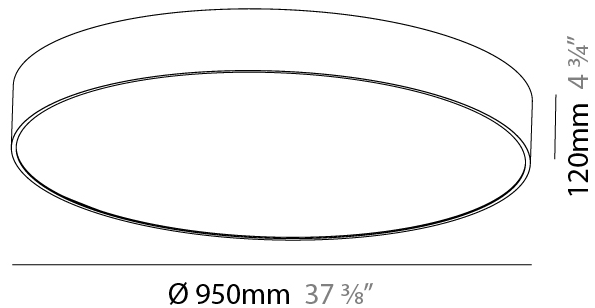

GENERAL

Series: Sign
Brand: Prolicht
Division: Architectural
Mounting Type: Surface
Mounting Location: Ceiling
Subcategory: Ambient

PHYSICAL

Shape: Round
Diameter (mm): 950
Diameter (in): 37 3/8
Height (mm): 120
Height (in): 4 3/4
Light Distribution: Direct
Weight (kg): 16.61
Weight (lbs): 36.619
Diffuser: PMMA - Opal or Micro-Prism
Fixture Finish: SSR / BKV / CWI / CRY / HAB / LAG / UFT / ITA / RUA / RUR / MIC / FTG / MYG / TWT / LOD / PUS / FRO / FUP / KIA / POP / BLS / SPG / MEY / GOH / GUM / CHC / COM / ABZ / JAG / OBR / MOS / ROR
Fixture Material: Extruded Aluminum / Steel

ELECTRICAL

Lamp Type: LED (Zhaga Standard)
Input Wattage (W): 118
Total Output Wattage (W): 111
Dimming: Tri-Mode (Non-Dimming and Phase Dimming (120Vac only) and 0-10V Dimming)
Driver Included: Yes
Driver Location: Integrated
Driver Type: Constant Current - Universal
Driver Class: Class 1
Input Voltage (V): 120 - 277
Constant Current (MA): 500

LED

Color Temperature (°K): 2700 / 3000 / 3500 / 4000
Max. Delivered Lumen (lm): 11061-11869 / 11540.48 - 12383.28 / 11776-12636
Nominal Lumen (lm): 16147.91 / 16847.48 / 17191.31
CRI: >80 CRI
Efficiency (%): 75
Lamp Life (hrs): 50000

OPTICAL

Beam Angle: Opal - 110 / Prismatic 94

RATINGS AND CERTIFICATIONS

Certified By: Certified for North American Standards
IP rating: IP20