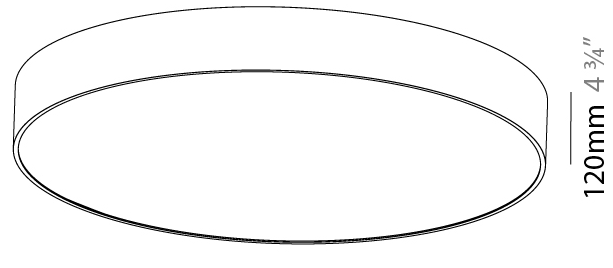

1. To build a product code in our configurator select the specify button on the base model # product page
2. To build a manual product code on this datasheet choose from the options listed below in blue font and add the suffix to the base model #

GENERAL

Series: Sign
Brand: Prolicht
Division: Architectural
Mounting Type: Surface
Mounting Location: Ceiling
Subcategory: Ambient

PHYSICAL

Shape: Round
Diameter (mm): 1250
Diameter (in): 49 3/16
Height (mm): 120
Height (in): 4 3/4
Light Distribution: Direct
Weight (kg): 27.9
Weight (lbs): 61.509
Diffuser: PMMA - Opal
Fixture Finish: SSR / BKV / CWI / CRY / HAB / LAG / UFT / ITA / RUA / RUR / MIC / FTG / MYG / TWT / LOD / PUS / FRO / FUP / KIA / POP / BLS / SPG / MEY / GOH / GUM / CHC / COM / ABZ / JAG / OBR / MOS / ROR
Fixture Material: Extruded Aluminum / Steel

ELECTRICAL

Lamp Type: LED (Zhaga Standard)
Input Wattage (W): 214.5
Total Output Wattage (W): 183
Dimming: Tri-Mode (Non-Dimming and Phase Dimming (120Vac only) and 0-10V Dimming)
Driver Included: Yes
Driver Location: Integrated
Driver Type: Constant Current - Universal
Driver Class: Class 1
Input Voltage (V): 120 - 277
Constant Current (MA): 500

LED

Color Temperature (°K): 2700 / 3000 / 3500 / 4000
Max. Delivered Lumen (lm): 18880 / 20306 / 20720
CRI: >80 CRI
Efficiency (%): 78
Lamp Life (hrs): 50000

OPTICAL

RATINGS AND CERTIFICATIONS

Certified By: Certified for North American Standards
IP rating: IP20

Ø 1250mm 49 3/16"