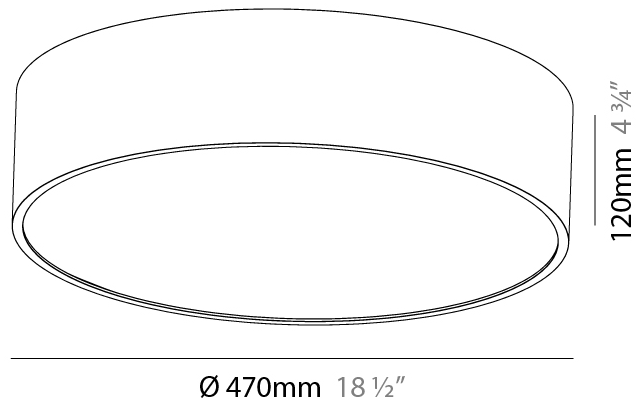

1. To build a product code in our configurator select the specify button on the base model # product page
2. To build a manual product code on this datasheet choose from the options listed below in blue font and add the suffix to the base model #

GENERAL

Series: Sign
Brand: Prolicht
Division: Architectural
Mounting Type: Surface
Mounting Location: Ceiling
Subcategory: Ambient

PHYSICAL

Shape: Round
Diameter (mm): 470
Diameter (in): 18 1/2
Height (mm): 120
Height (in): 4 3/4
Light Distribution: Direct
Weight (kg): 4.751
Weight (lbs): 10.474
Diffuser: PMMA - Opal or Micro-Prism
Fixture Finish: SSR / BKV / CWI / CRY / HAB / LAG / UFT / ITA / RUA / RUR / MIC / FTG / MYG / TWT / LOD / PUS / FRO / FUP / KIA / POP / BLS / SPG / MEY / GOH / GUM / CHC / COM / ABZ / JAG / OBR / MOS / ROR
Fixture Material: Extruded Aluminum / Steel

ELECTRICAL

Lamp Type: LED (Zhaga Standard)
Input Wattage (W): 35.2
Total Output Wattage (W): 30
Dimming: Tri-Mode (Non-Dimming and Phase Dimming (120Vac only) and 0-10V Dimming)
Driver Included: Yes
Driver Location: Integrated
Driver Type: Constant Current - Universal
Driver Class: Class 1
Input Voltage (V): 120 - 277
Constant Current (MA): 500

LED

Number of LEDs: 10
Color Temperature (°K): 2700 / 3000 / 3500 / 4000
Max. Delivered Lumen (lm): 3090 / 3332 / 3400
CRI: >80 CRI
Efficiency (%): 73
Lamp Life (hrs): 50000

OPTICAL

RATINGS AND CERTIFICATIONS

Certified By: Certified for North American Standards
IP rating: IP20